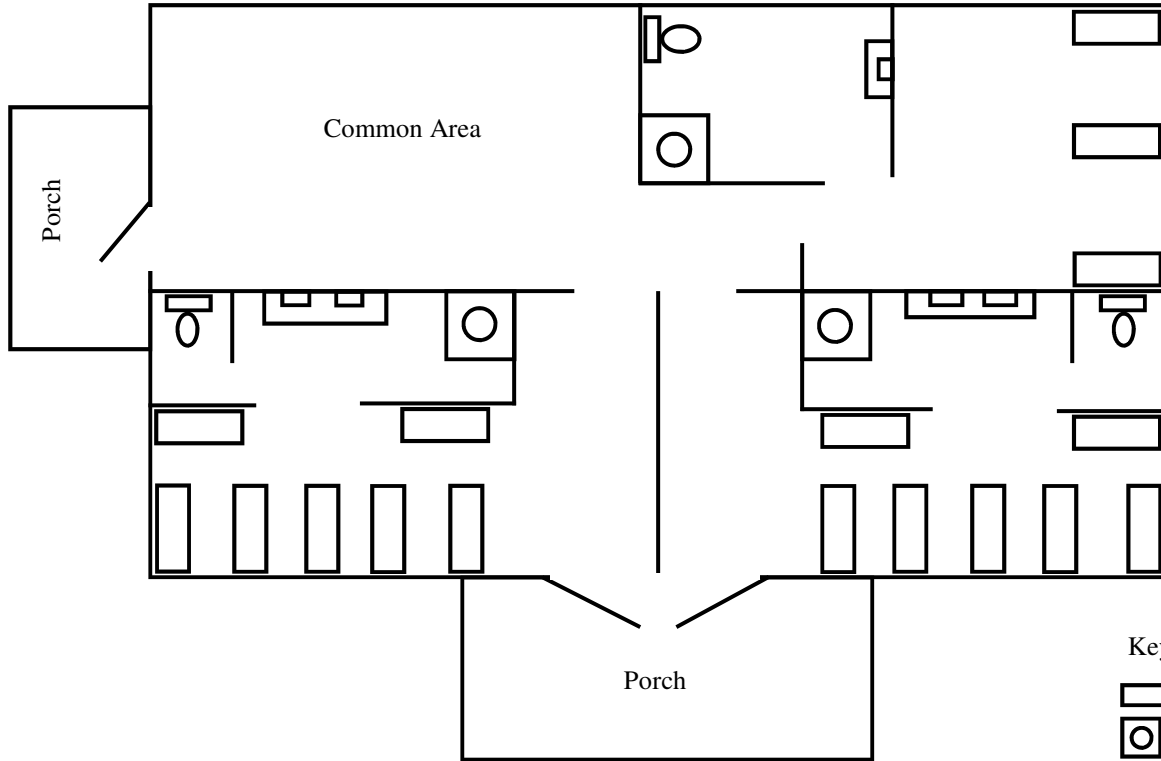

YMCA Camp Mason Cabin Layout

Hilltop Village 1 - 8

- 8 cabins in 4 duplex buildings
- Fully winterized
- Full bathrooms
- Village capacity = 112
- Recreation Lodge w/chairs, fireplace and TV/DVD

Lakeside Village 1 - 6

- 6 cabins in 3 duplex buildings
- Fully winterized
- Full bathrooms
- Village capacity = 60
- Recreation Lodge w/chairs, fireplace and TV/DVD

Ridgeline & Skyview Villages 1 - 6

- 6 cabins each in 3 duplex buildings (per village)
- Fully winterized
- Full bathrooms
- Village capacity = 72
- Two villages = 144

Key:

YMCA Camp Mason Cabin Layout

Hillside Lodge

- 3 bedrooms in one building
- Fully winterized
- 3 Full bathrooms
- Lodge capacity = 27
- TV/DVD, chairs, couches

Key:

= bunk

= shower

= toilet

= two sinks

Spruce Lodge

- 8 bedrooms in 1 building
- Fully winterized
- 2 Full bathrooms
- Lodge capacity = 48
- TV/DVD, chairs, couches