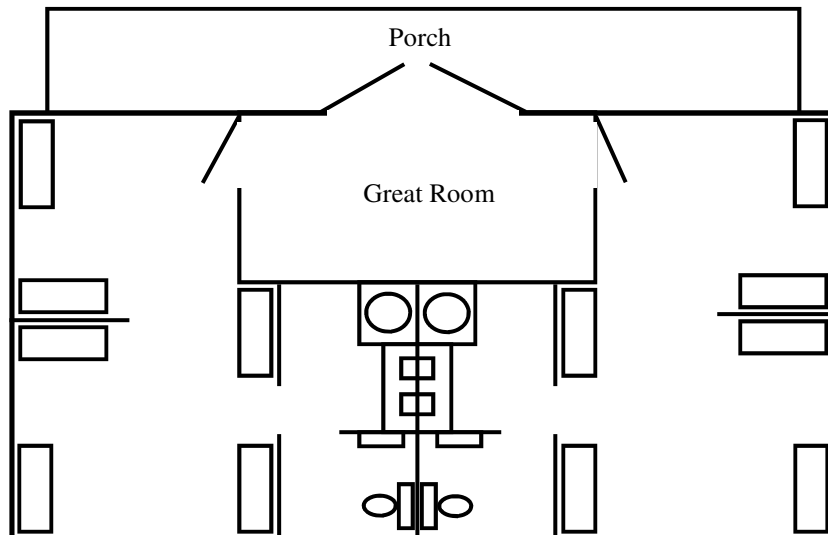

YMCA Camp Mason Cabin Layout

Hilltop Village 1 - 8

- 8 cabins in 4 duplex buildings
- Fully winterized
- Full bathrooms
- Village capacity = 112
- Recreation Lodge w/chairs, fireplace and TV/DVD

Lakeside Village 1 - 6

- 6 cabins in 3 duplex buildings
- Fully winterized
- Full bathrooms
- Village capacity = 60
- Recreation Lodge w/chairs, fireplace and TV/DVD

Ridgeline & Skyview Villages 1 - 6

- 6 cabins each in 3 duplex buildings (per village)
- Fully winterized
- Full bathrooms
- Village capacity = 72
- Two villages = 144

Key:

YMCA Camp Mason Cabin Layout

Hillside Lodge

- 3 bedrooms in one building
- Fully winterized
- 3 Full bathrooms
- Lodge capacity = 27
- TV/DVD, chairs, couches

Key:

= bunk

= shower

= toilet

= two sinks

Spruce Lodge

- 8 bedrooms in 1 building
- Fully winterized
- 2 Full bathrooms
- Lodge capacity = 48
- TV/DVD, chairs, couches