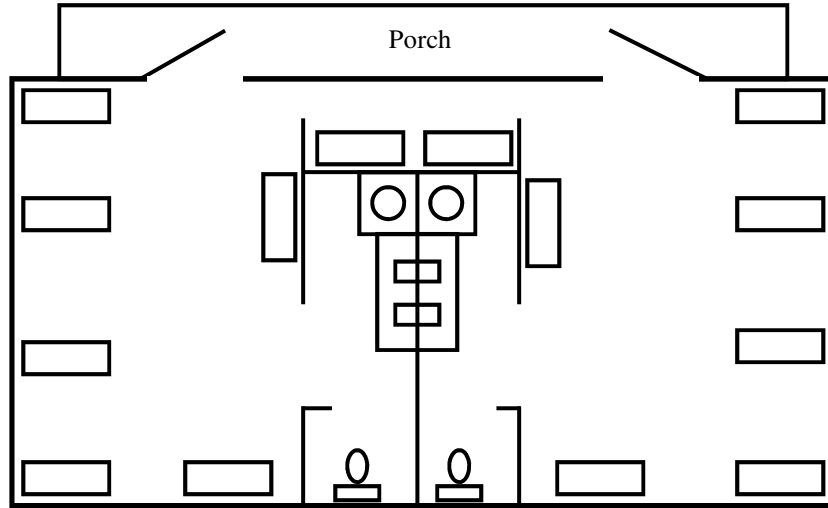

YMCA Camp Mason Cabin Layout

Hilltop Village 1 - 8

- 8 cabins in 4 duplex buildings
- Fully winterized
- Full bathrooms
- Village capacity = 112
- Recreation Lodge w/chairs, fireplace and TV/DVD

Lakeside Village 1 - 6

- 6 cabins in 3 duplex buildings
- Fully winterized
- Full bathrooms
- Village capacity = 60
- Recreation Lodge w/chairs, fireplace and TV/DVD

Ridgeline & Skyview Villages 1 - 6

- 6 cabins each in 3 duplex buildings (per village)
- Fully winterized
- Full bathrooms
- Village capacity = 72
- Two villages = 144

Key:

YMCA Camp Mason Cabin Layout

Hillside Lodge

- 3 bedrooms in one building
- Fully winterized
- 3 Full bathrooms
- Lodge capacity = 27
- TV/DVD, chairs, couches

Key:

= bunk

= shower

= toilet

= two sinks

Spruce Lodge

- 8 bedrooms in 1 building
- Fully winterized
- 2 Full bathrooms
- Lodge capacity = 48
- TV/DVD, chairs, couches