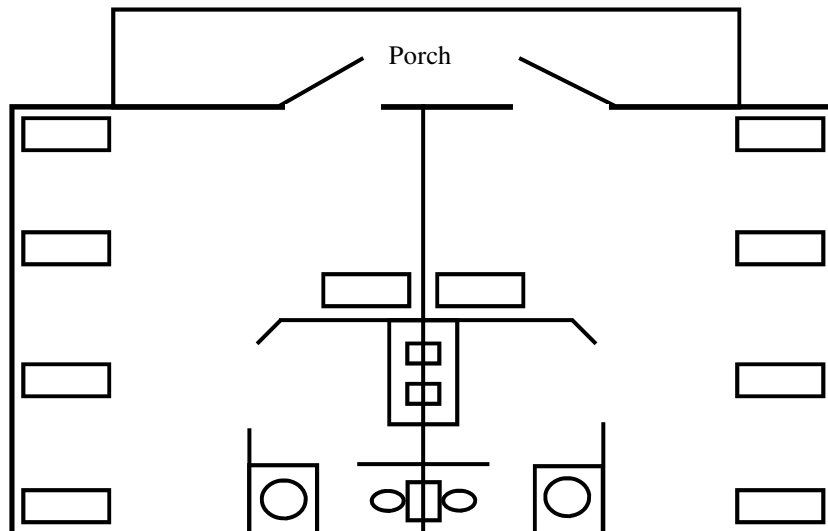

YMCA Camp Mason Cabin Layout

Hilltop Village 1 - 8

- 8 cabins in 4 duplex buildings
- Fully winterized
- Full bathrooms
- Village capacity = 112
- Recreation Lodge w/chairs, fireplace and TV/DVD

Lakeside Village 1 - 6

- 6 cabins in 3 duplex buildings
- Fully winterized
- Full bathrooms
- Village capacity = 60
- Recreation Lodge w/chairs, fireplace and TV/DVD

Ridgeline & Skyview Villages 1 - 6

- 6 cabins each in 3 duplex buildings (per village)
- Fully winterized
- Full bathrooms
- Village capacity = 72
- Two villages = 144

Key:

YMCA Camp Mason Cabin Layout

Hillside Lodge

- 3 bedrooms in one building
- Fully winterized
- 3 Full bathrooms
- Lodge capacity = 27
- TV/DVD, chairs, couches

Key:

= bunk

= shower

= toilet

= two sinks

Spruce Lodge

- 8 bedrooms in 1 building
- Fully winterized
- 2 Full bathrooms
- Lodge capacity = 48
- TV/DVD, chairs, couches